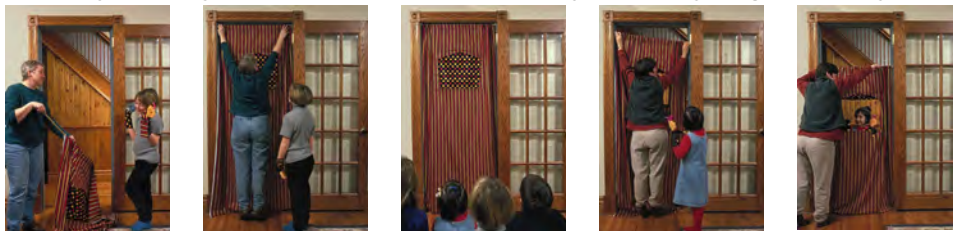

Any doorway becomes a puppet theatre • Adjusts to any height instantly

DOORWAY PUPPET THEATRE

This collapsible, theatre installs on an expandable spring-loaded tension rod that enables the user to jam the theatre into doorframes of all sizes at any height desired and each is equipped with a roman blind which can be held open with a pinch toggle. It also comes with its own matching storage bag and it's washable.

SPECIFICATIONS

Theatre: 213 x 109 cm [84" h x 43" w] • **Rod:** 61-122 cm [24"-48"]
Stage opening: 40 x 50 cm [16" h x 20" w]
Price: **Basic:** $85 • **Deluxe:** $150 • **Kit:** Basic w three Troupe puppets: $125