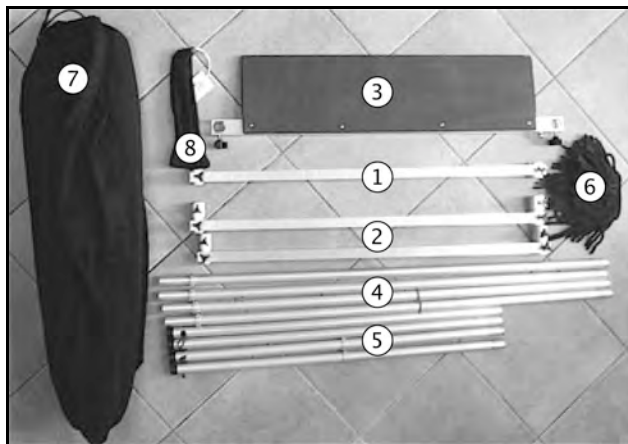

OPEN DOOR DESIGNS

Information Sheet

The PPT-Booth

Portable Free-Standing Puppet Theatre

The PPT-Booth is a professional quality, one-person theatre that can be assembled in less than 10 minutes. This theatre weighs about 30 lbs and fits in a wheeled carrier bag with room to spare for puppets and props and features a backdrop scrim, and tie-down loops on the legs for outdoor venues (includes tent pegs). The dressing can be customized to suit your taste or uses. Additions such as Prop Trays or a roof are also available. The PPT-Booth's unique modular design allows for variations on playboard height and other modifications if so desired.

Specifications

203 cm x 91.4 cm x 91.4 [80" h x 36" w x 36" d]

(stage opening): 76.2cm x 55.8 cm [30" w x 22"h; Playboard: 15 cm deep x 76.2 cm wide [6" deep x 30" wide]

Playboard Height: 137cm [54"]; Weight~13.5 kg [~30 lbs]

Price: \$975.00

PPT BOOTH - Components

1. Horizontal crossbar (front)
2. Horizontal crossbars (wings-center)
3. Playboard/Stage
4. Vertical uprights
5. Legs (with tie down loops)
6. Playboard/Stage Dressing
7. Theatre Dressing & Scrim
8. Scrim hangers & Ten Pegs
9. Wheeled Bag (pictured above)